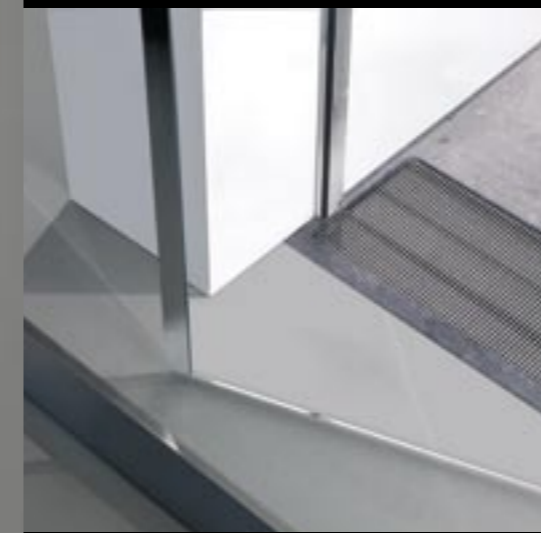

showerline 5000